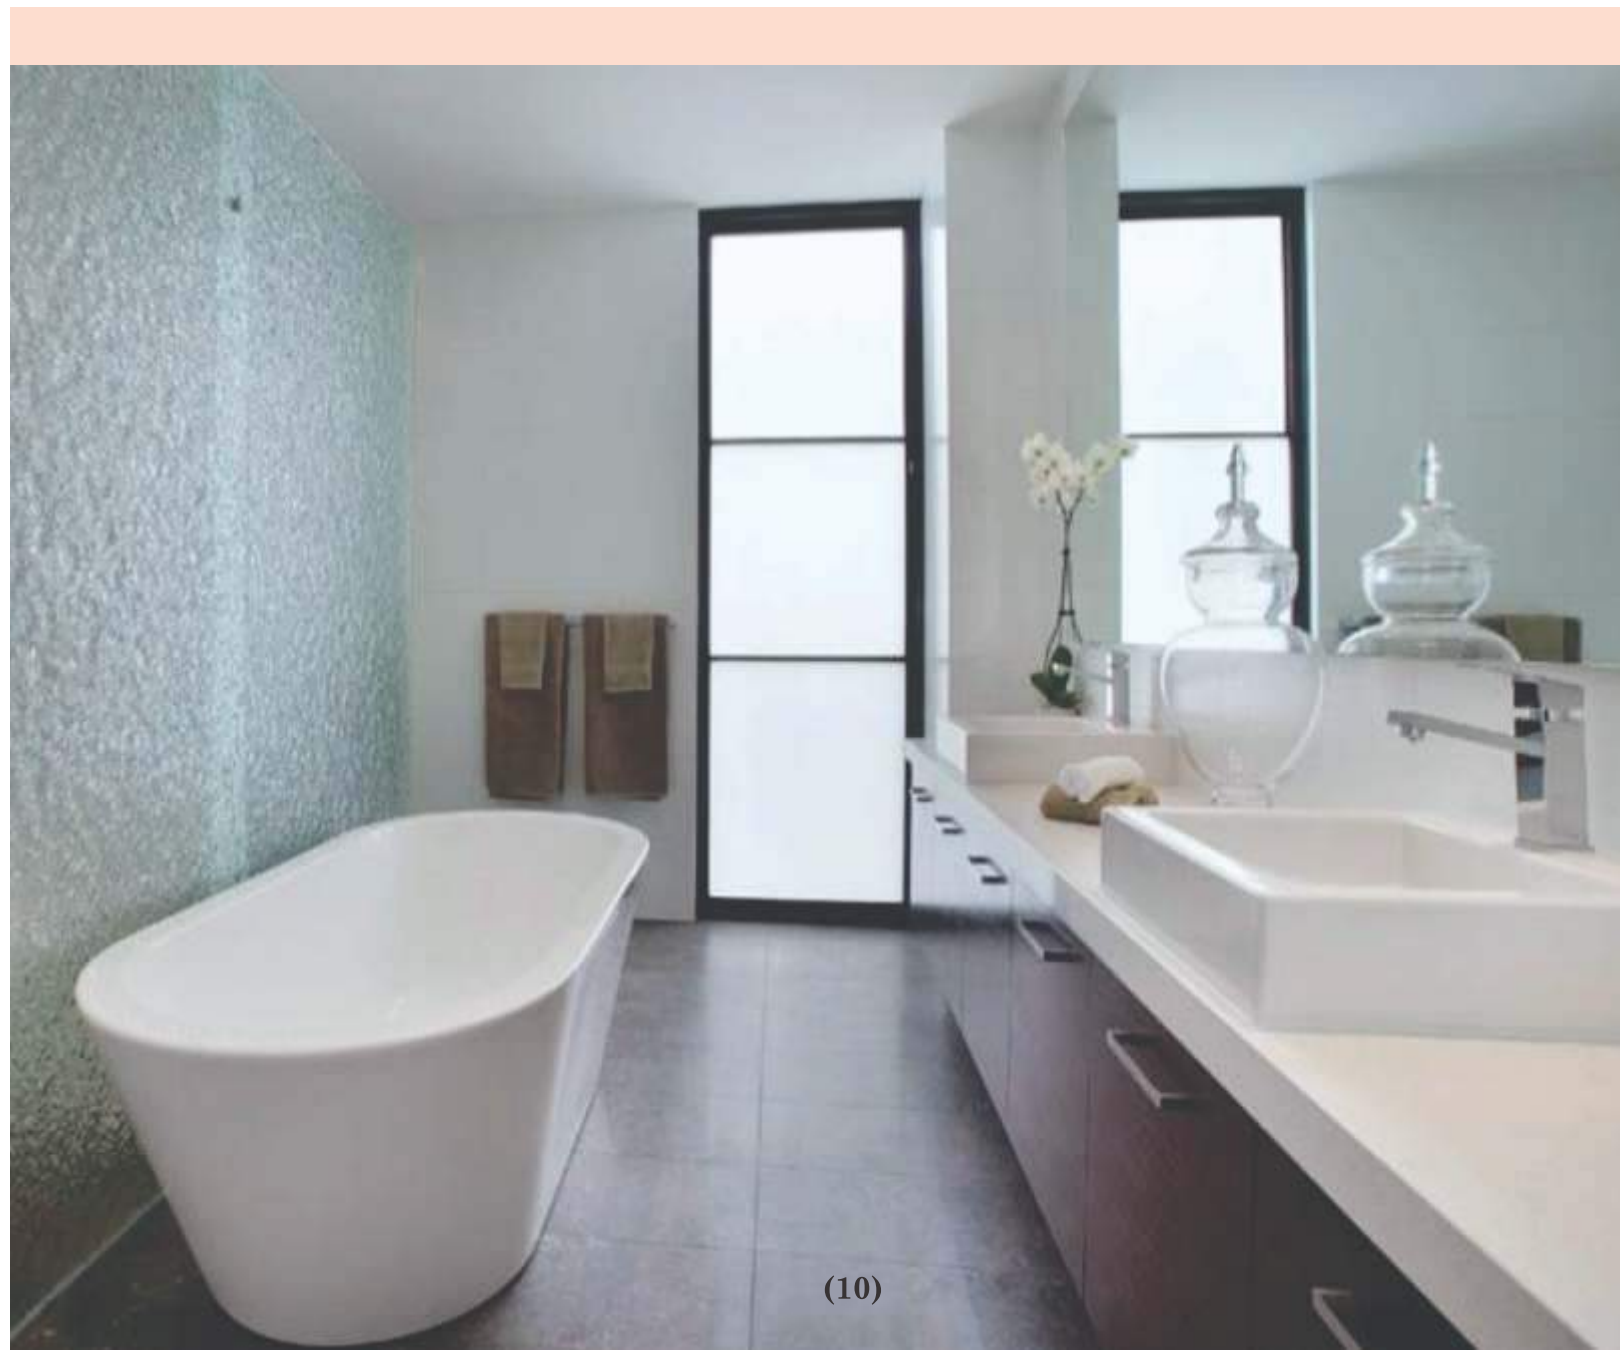

Swan Neck
₹ 1380/-

Sink Mixer
₹ 3100/-

Wall Mixer with Bend
₹ 5000/-

3in 1 Wall Mixer
with Bend
₹ 5800/-

CPVC Concealed
(20mm)
₹ 700/-

CPVC Concealed
(25mm)
₹ 850/-

Hi Neck Pillar Cock
₹ 1350/-

Basin Mixer
₹ 3100/-

4. ROSE SERIES

Bib Cock
₹ 1025/-

Long Body
₹ 1120/-

Pillar Cock
₹ 1120/-

Angle Cock
₹ 880/-

2 Way Bib Cock
₹ 1380/-

2 Way Angle Cock
₹ 1380/-

Concealed
15mm
₹ 1290/-
Concealed
20mm
₹ 1315/-