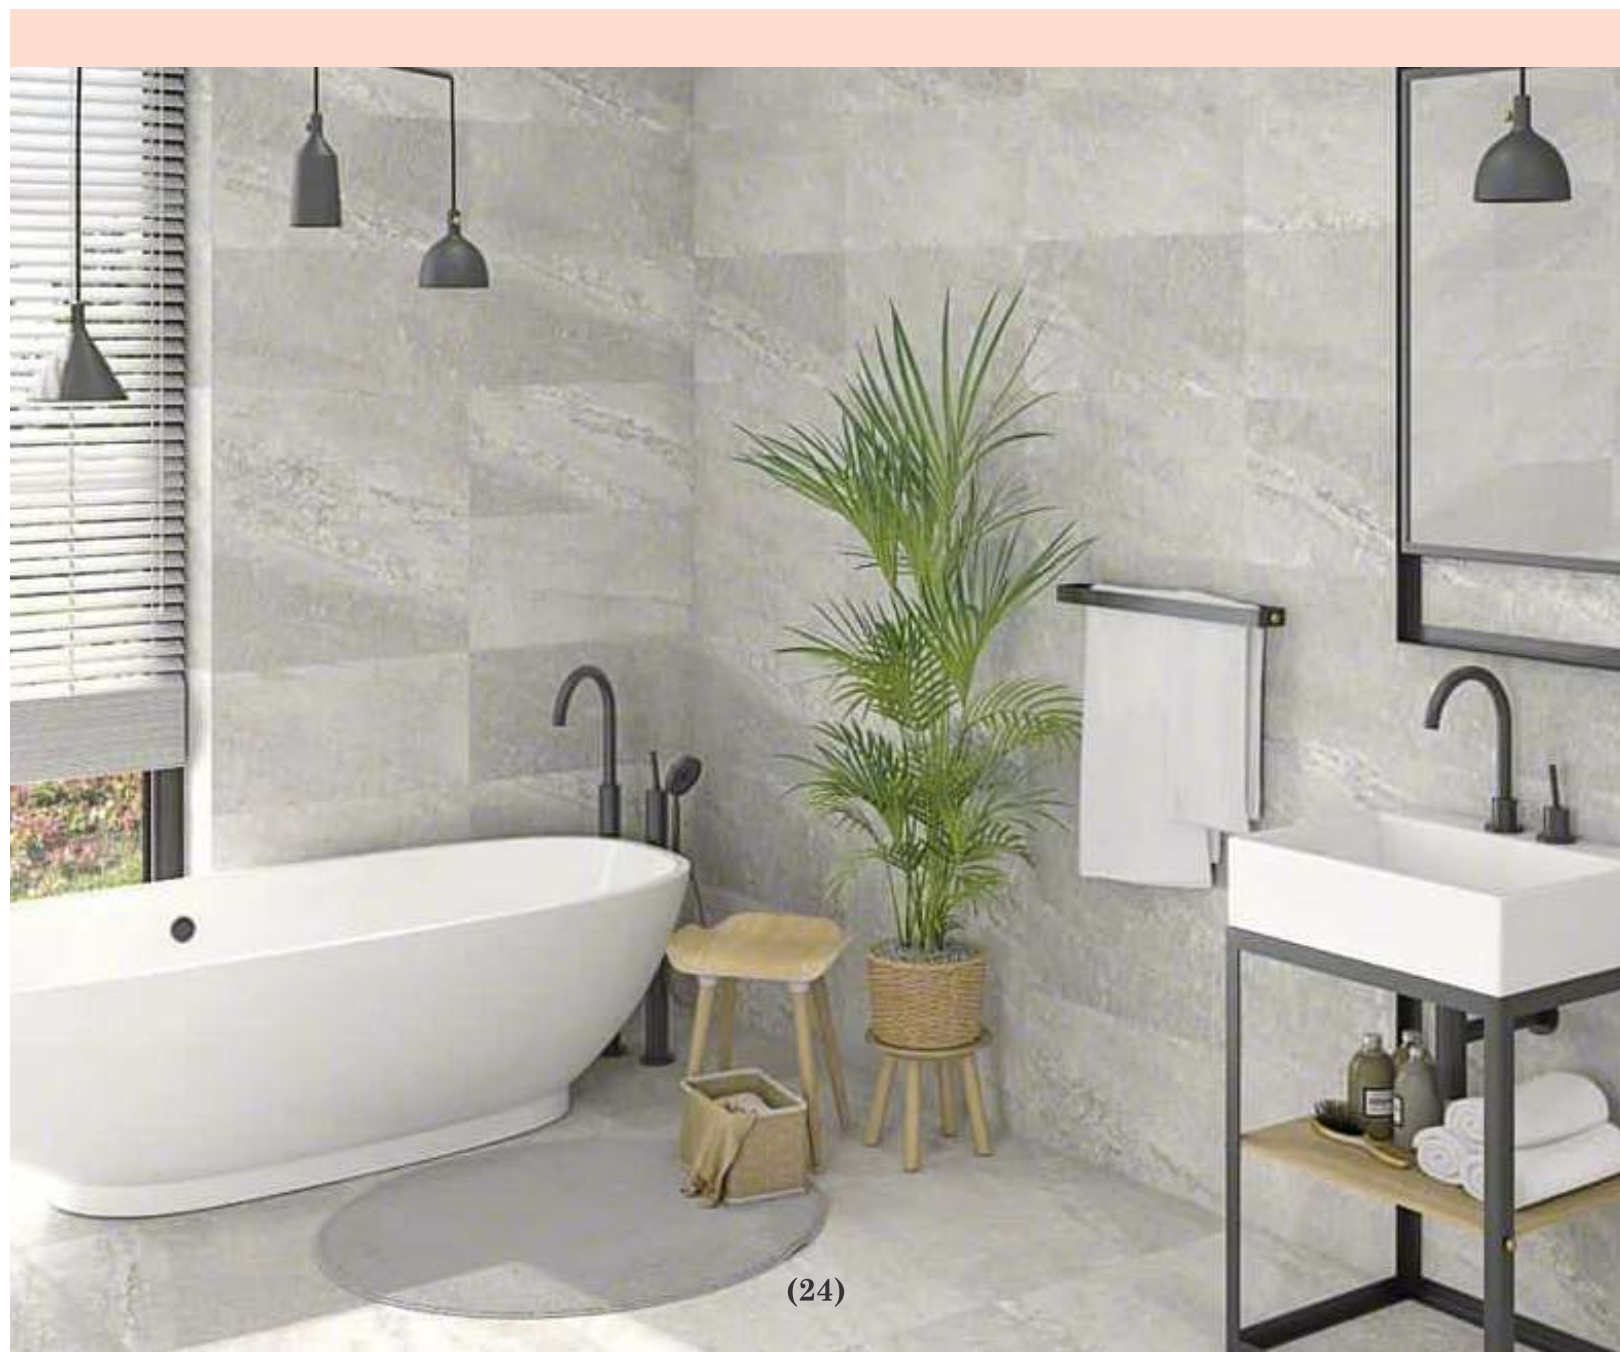

Long Body
₹ 765/-

Pillar Cock
₹ 780/-

Angle Cock
₹ 500/-

2 Way Bib Cock
₹ 1150/-

2 Way Angle Cock
₹ 1150/-

Concealed
15mm
₹ 1040/-

Concealed
20mm
₹ 1095/-

Sink Cock
₹ 1150/-

Swan Neck
₹ 1150/-

Sink Mixer
₹ 2800/-

Wall Mixer with Bend
₹ 3975/-

3in 1 Wall Mixer
with Bend
₹ 4630/-

CPVC Concealed 20mm
₹ 700/-
CPVC Concealed 25mm
₹ 850/-

Hi Neck Pillar Cock
₹ 980/-

Basin Mixer
₹ 2800/-

CREBLY[®]
BATHWARE

11. MINI CRETA SERIES

Bib Cock
₹ 710/-

Long Body
₹ 765/-

Pillar Cock
₹ 780/-

Angle Cock
₹ 500/-

2 Way Bib Cock
₹ 1150/-

2 Way Angle Cock
₹ 1150/-