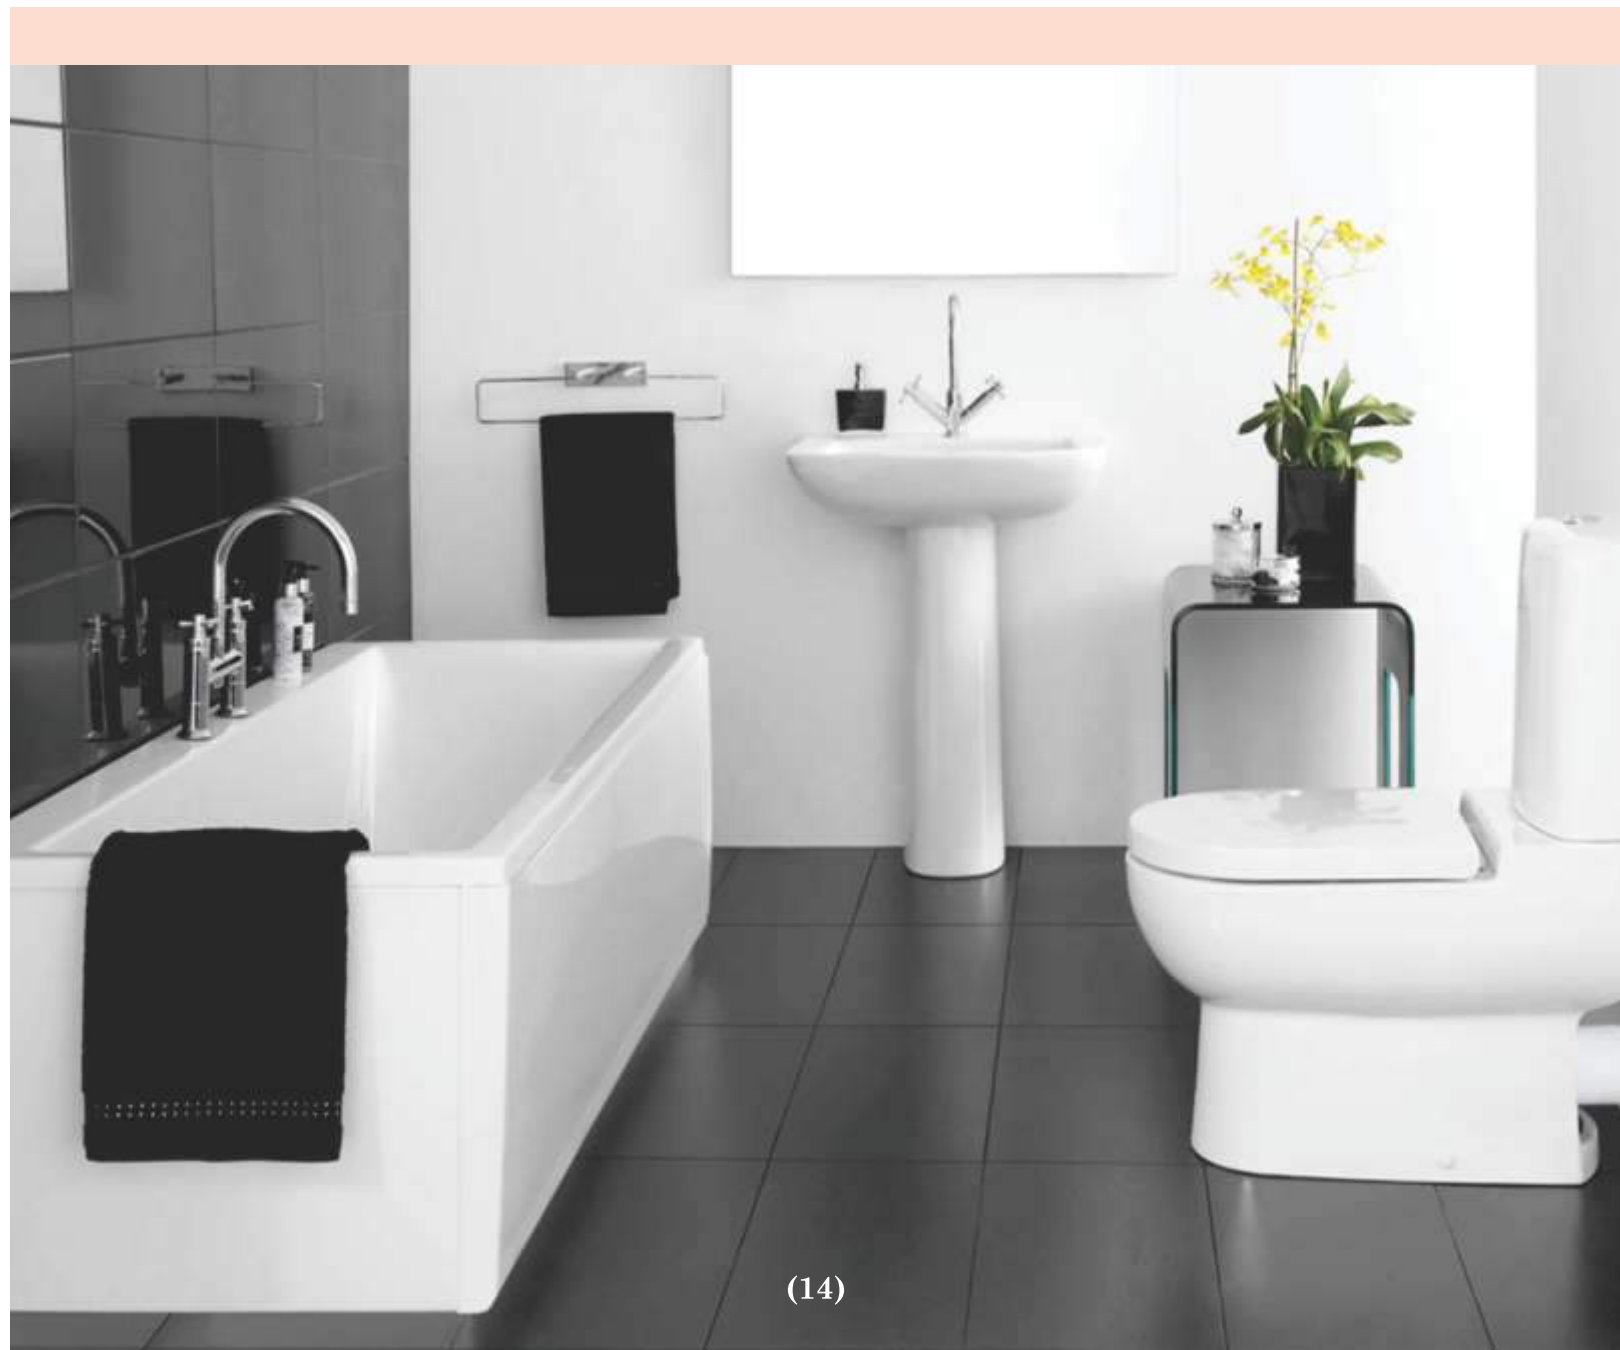

Concealed
15mm ₹ 1250/-
20mm ₹ 1275/-
25mm ₹ 2080/-

Sink Cock
₹ 1700/-

Swan Neck
₹ 1750/-

Sink Mixer
₹ 3030/-

Wall Mixer with Bend
₹ 4950/-

3in 1 Wall Mixer
with Bend
₹ 5710/-

CPVC Concealed 20mm
₹ 730/-
CPVC Concealed 25mm
₹ 880/-

Hi Neck Pillar Cock
₹ 1000/-

Basin Mixer
₹ 3030/-

6. MINI RAIN SERIES

Bib Cock
₹820 /-

Long Body
₹870 /-

Pillar Cock
₹900 /-

Angle Cock
₹820 /-

2 Way Bib Cock
₹1180 /-

2 Way Angle Cock
₹1180 /-

Concealed
15mm ₹1100 /-
20mm ₹1150 /-

Sink Cock
₹1180/-

Swan Neck
₹1180/-

Sink Mixer
₹2880 /-

Wall Mixer with Bend
₹4050/-

3in 1 Wall Mixer
with Bend
₹4710/-

CPVC Concealed 20mm
₹730/-
CPVC Concealed 25mm
₹880/-